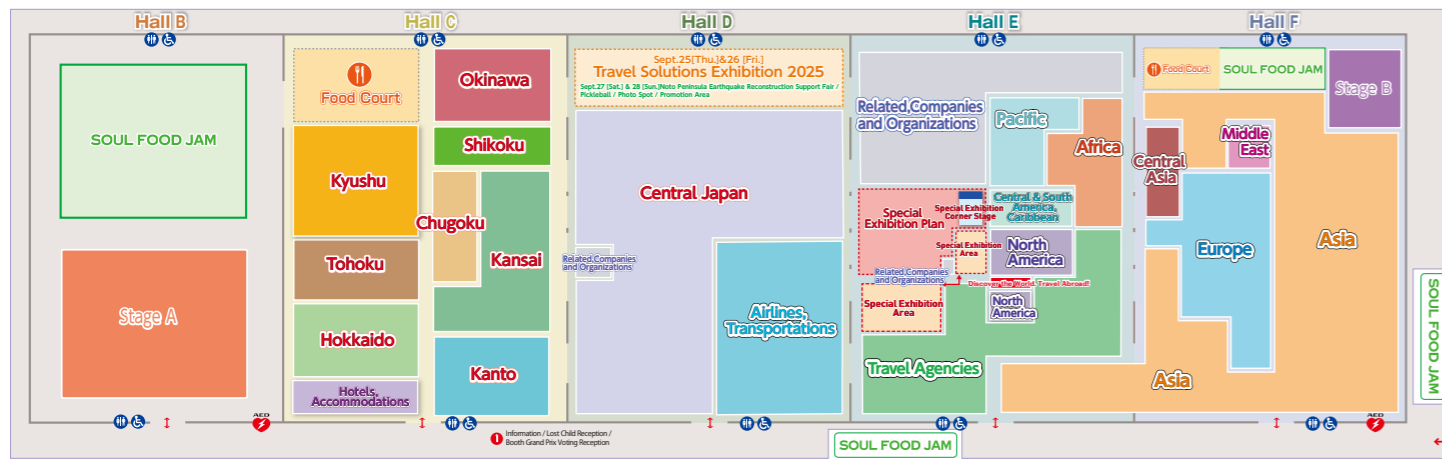

Visit all exhibit then you can get a feeling like a voyage around the world!

Exhibits of all the countries and regions of the world and also all over Japan.

Floor Plan of Hall B / C / D on page 4 and 5

Floor Plan of Hall E / F on page 6 and 7

16:00~16:30
Guam CHamorru Dance Show
 ▶Guam CHamorru Dance Academy

Floor Plan (Exhibition Hall B / C / D) (As of September 12)

★ English speaking staff is available at the booths marked with ★. However, please note that the person in charge may not be available when taking a break. *Only booths in Japan are listed